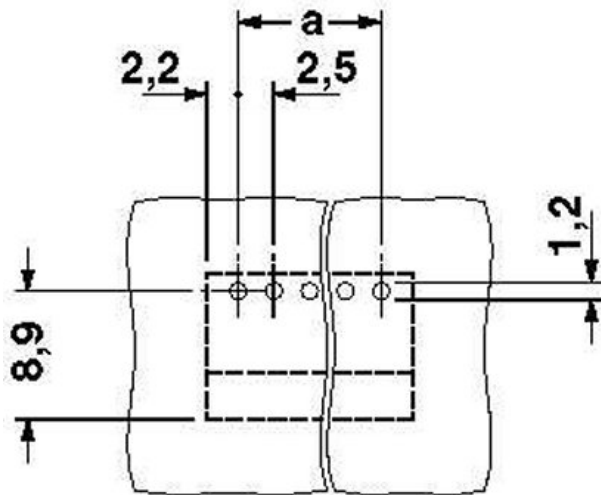

► Extract from the online catalog

Header, nominal current: 4 A, rated voltage: 80 V, pitch: 2.5 mm, no. of positions: 4, mounting: Soldering

The illustration shows an 11-position version

Order No.	1881464
Ord designation	MC 0,5/ 4-G-2,5
EAN	4017918156701
Pack	50 Pcs.
Customs tariff	85369010
Catalog page information	Page 80 (CC-2005)

► Technical data

Dimensions / positions

Pitch	2.5 mm
Dimension a	7.5 mm
Number of positions	4
Pin dimensions	0,8 x 0,8 mm
Hole diameter	1.2 mm

Technical data

Insulating material group	I
Rated surge voltage (III/3)	1.5 kV
Rated surge voltage (III/2)	2.5 kV
Rated surge voltage (II/2)	2.5 kV
Rated voltage (III/2)	160 V
Rated voltage (II/2)	320 V
Connection in acc. with standard	EN-VDE
Nominal current I_N	4 A
Nominal voltage U_N	80 V
Maximum load current	4 A
Insulating material	PA
Inflammability class acc. to UL 94	V0

Dimensioned drawing

► Accessories

Item	Designation	Description
Marking		
0804853	SK 2,54/2,8:FORTL.ZAHLEN	Marker card, printed horizontally, self-adhesive, 10-section marker strip, 12 identical decades marked 1-10, 11-20 etc. up to 91-100, sufficient for 120 terminal blocks
Plug/Adapter		
1881435	CP-MC 0,5	Coding section, is inserted into the groove in the header, red insulating material

► **Additional products**

Item	Designation	Description
General		
1881341	FK-MC 0,5/ 4-ST-2,5	Plug component, nominal current: 4 A, rated voltage: 80 V, pitch: 2.5 mm, no. of positions: 4, type of connection: Spring-cage connection