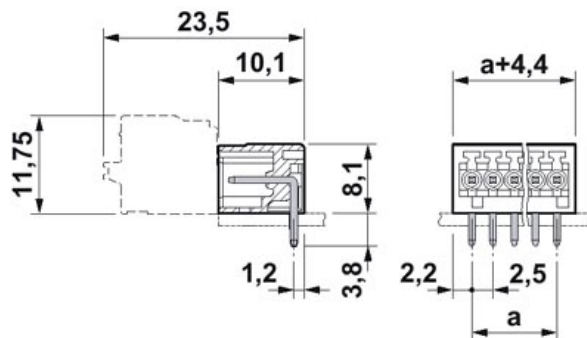

► Extract from the online catalog

Header, nominal current: 4 A, rated voltage: 80 V, pitch: 2.5 mm, no. of positions: 4, mounting: Soldering

The illustration shows an 11-position version

Order No.	1881464
Ord designation	MC 0,5/ 4-G-2,5
EAN	4017918156701
Pack	50 Pcs.
Customs tariff	85369010
Catalog page information	Page 80 (CC-2005)

► Technical data

Dimensions / positions

Pitch	2.5 mm
Dimension a	7.5 mm
Number of positions	4
Pin dimensions	0,8 x 0,8 mm
Hole diameter	1.2 mm

Technical data

Insulating material group	I
Rated surge voltage (III/3)	1.5 kV
Rated surge voltage (III/2)	2.5 kV
Rated surge voltage (II/2)	2.5 kV
Rated voltage (III/2)	160 V
Rated voltage (II/2)	320 V
Connection in acc. with standard	EN-VDE
Nominal current I_N	4 A
Nominal voltage U_N	80 V
Maximum load current	4 A
Insulating material	PA
Inflammability class acc. to UL 94	V0

Dimensioned drawing

► Accessories

Item	Designation	Description
Marking		
0804853	SK 2,54/2,8:FORTL.ZAHLEN	Marker card, printed horizontally, self-adhesive, 10-section marker strip, 12 identical decades marked 1-10, 11-20 etc. up to 91-100, sufficient for 120 terminal blocks
Plug/Adapter		
1881435	CP-MC 0,5	Coding section, is inserted into the groove in the header, red insulating material

► **Additional products**

Item	Designation	Description
General		
1881341	FK-MC 0,5/ 4-ST-2,5	Plug component, nominal current: 4 A, rated voltage: 80 V, pitch: 2.5 mm, no. of positions: 4, type of connection: Spring-cage connection