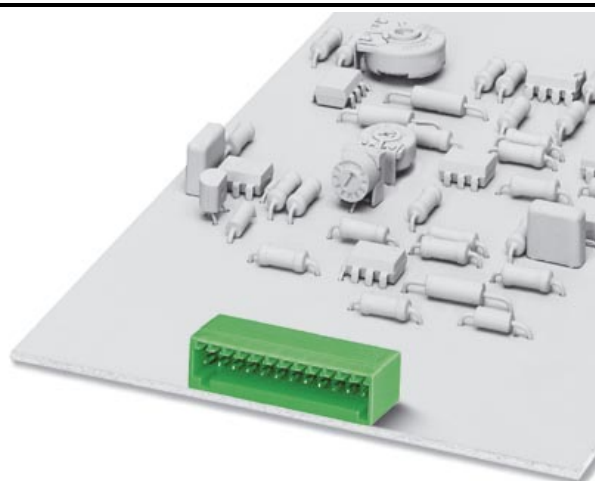

► Extract from the online catalog

Header, nominal current: 4 A, rated voltage: 80 V, pitch: 2.5 mm, no. of positions: 4, mounting: Soldering

The illustration shows an 11-position version

Order No.	1881464
Ord designation	MC 0,5/ 4-G-2,5
EAN	4017918156701
Pack	50 Pcs.
Customs tariff	85369010
Catalog page information	Page 80 (CC-2005)

► Technical data

Dimensions / positions

Pitch	2.5 mm
Dimension a	7.5 mm
Number of positions	4
Pin dimensions	0,8 x 0,8 mm
Hole diameter	1.2 mm

Technical data

Insulating material group	I
Rated surge voltage (III/3)	1.5 kV
Rated surge voltage (III/2)	2.5 kV
Rated surge voltage (II/2)	2.5 kV
Rated voltage (III/2)	160 V
Rated voltage (II/2)	320 V
Connection in acc. with standard	EN-VDE
Nominal current I_N	4 A
Nominal voltage U_N	80 V
Maximum load current	4 A
Insulating material	PA
Inflammability class acc. to UL 94	V0

Dimensioned drawing

► Accessories

Item	Designation	Description
Marking		
0804853	SK 2,54/2,8:FORTL.ZAHLEN	Marker card, printed horizontally, self-adhesive, 10-section marker strip, 12 identical decades marked 1-10, 11-20 etc. up to 91-100, sufficient for 120 terminal blocks
Plug/Adapter		
1881435	CP-MC 0,5	Coding section, is inserted into the groove in the header, red insulating material

► **Additional products**

Item	Designation	Description
General		
1881341	FK-MC 0,5/ 4-ST-2,5	Plug component, nominal current: 4 A, rated voltage: 80 V, pitch: 2.5 mm, no. of positions: 4, type of connection: Spring-cage connection